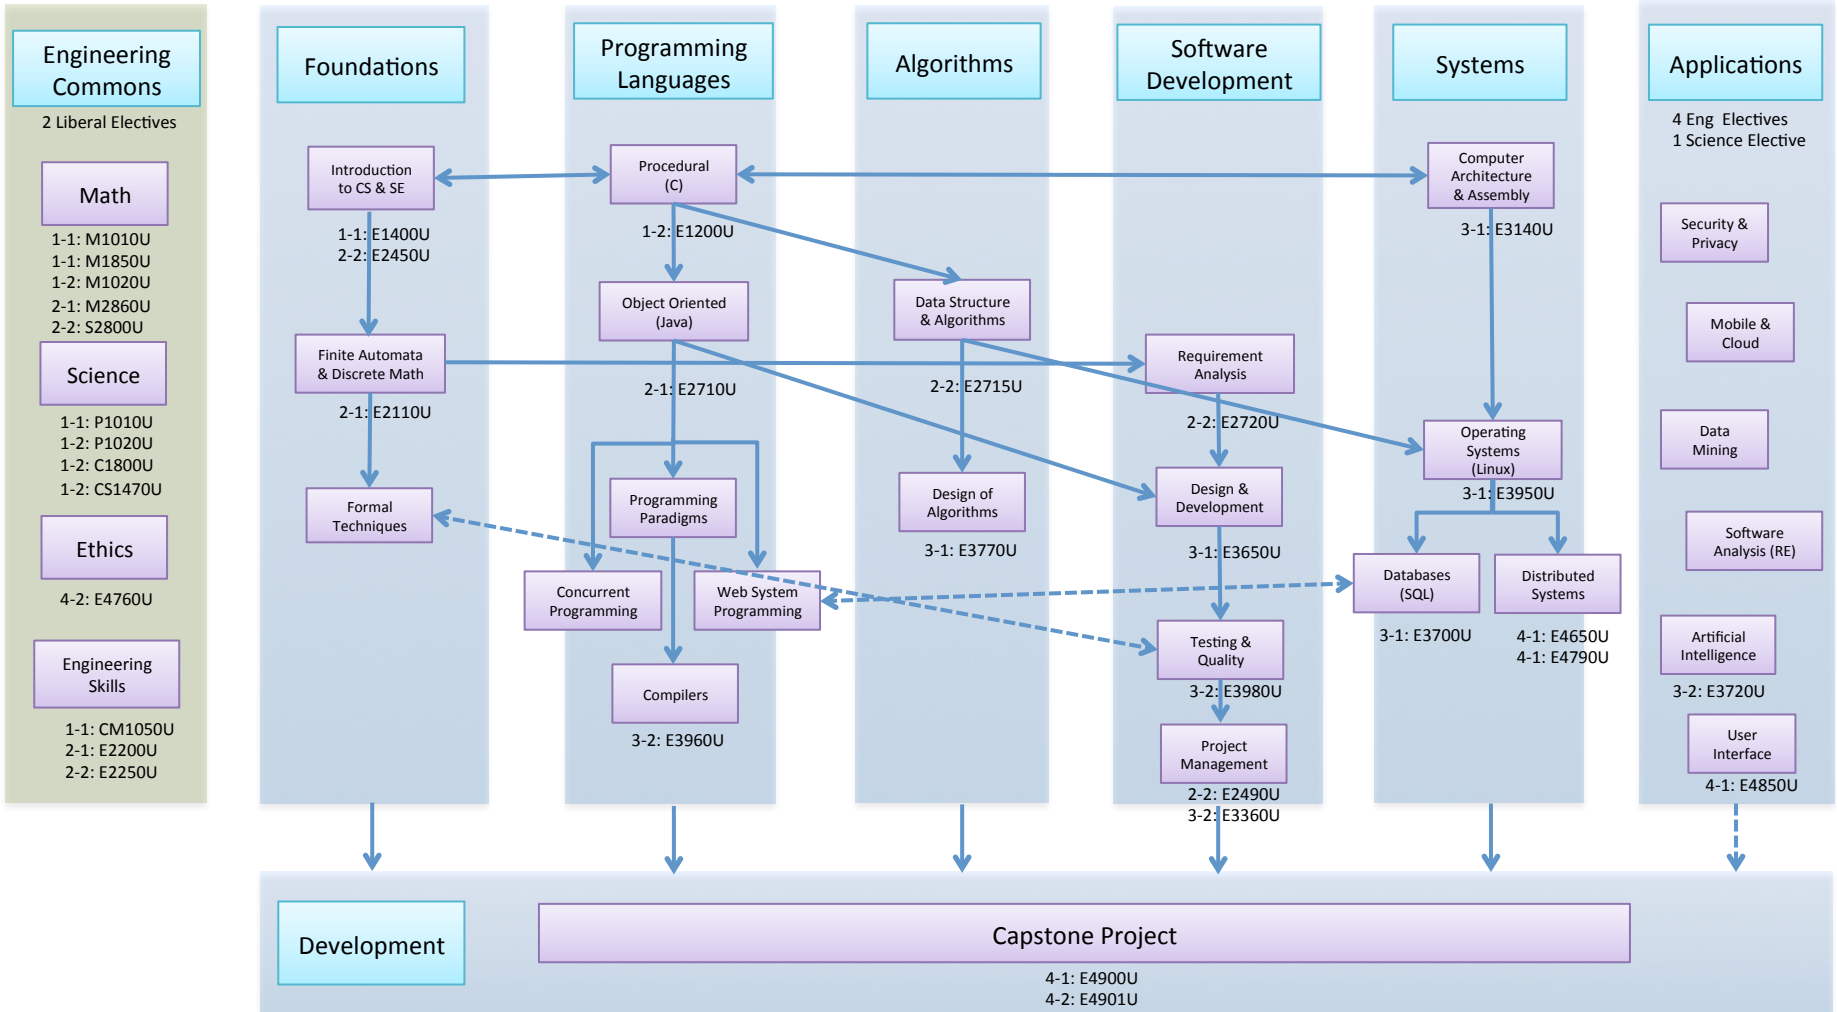

Software Engineering Program Map
 Dr. Kamran Sartipi
 ECSE, UOIT

Legend:
 → Prerequisite
 ↔ Co-requisite
 - - - - - Related

x-y: Year-Term
 E: Engineering
 CS: Computer Science
 M: Math
 C: Chemistry
 P: Physics
 S: Statistics